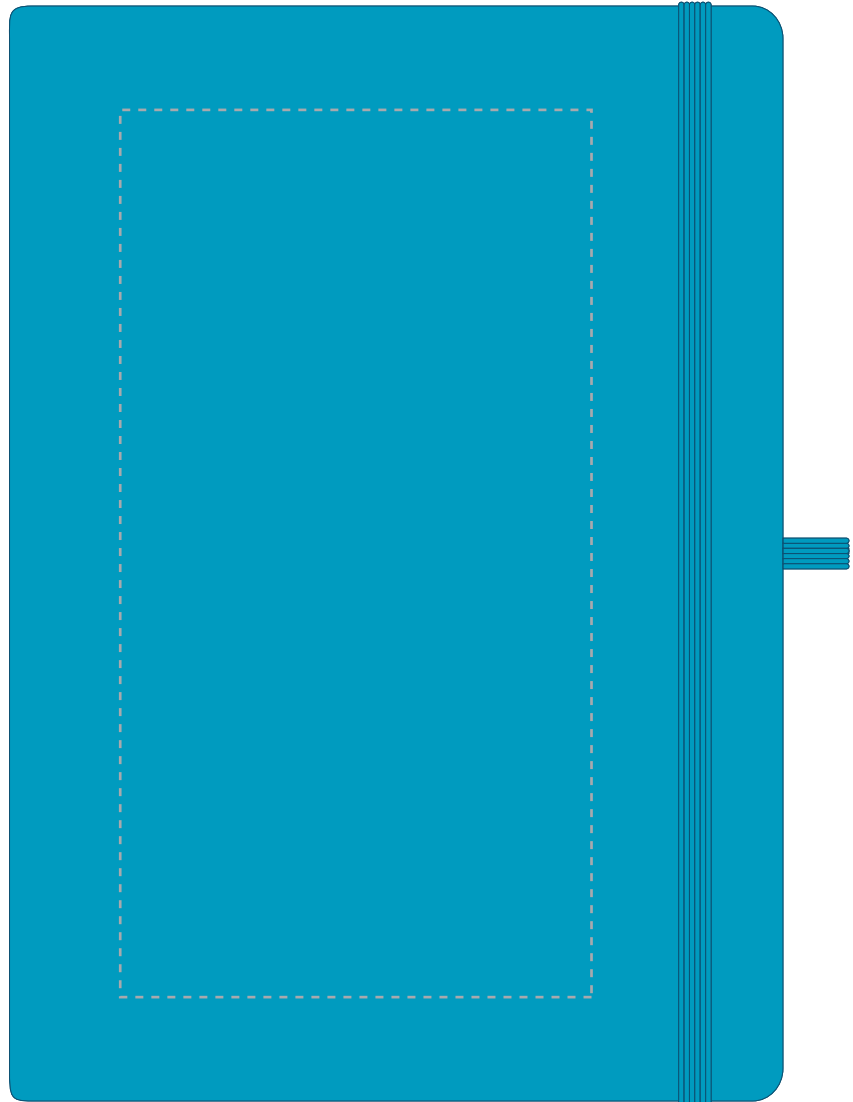

Your Ref:	Quantity:	Product Code: QS0344
Our Ref:	Version: 1	Product Colour: CYAN

**PRINTING CONCERNS:**

We stock this item in the following colours

**PANTONE REFERENCE(S)**

Due to the nature of the product the print position may vary by 2 - 3 mm

● Debossing/ Foil blocking

ARTWORK SCALE 50%

Product Image for visualisation  
- colours may vary

- CENTRED TO PRINT AREA
- CENTRED TO NOTEBOOK

The dashed line is to demonstrate print area and will not appear on your printed item

To proceed, please approve visual via the online system.

ARTWORK SCALE 100%  
Max print area: 125mm x 235mm